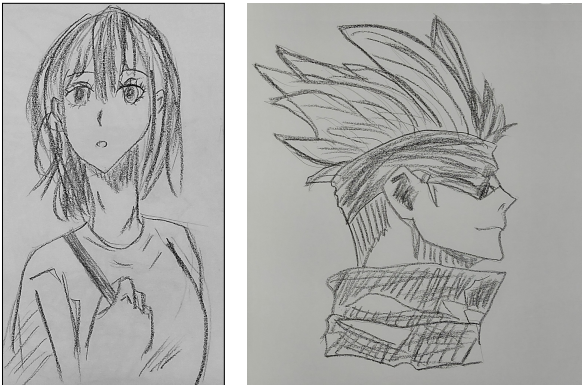

EUCLID ART ASSOCIATION

EAA Sketchers October 2024 Reveal

October 27, 2024 on Zoom

“Anime”

The EAA Sketchers challenge for **October** was Anime, Japanese stylized character, in any medium. There were only four members who attended the Zoom reveal and only two decided to take up this challenge.

We discussed, “what makes up an Anime character?” The stylized characters are drawn without a lot of detail and are usually depicted with pointed chins, very large eyes, small nose and mouth, and straight hair. Male characters seem to have large foreheads. The eyes are very hypnotizing.

Anime cartoons appear on almost every children’s TV network and thus are very popular with that age group. Rozenia teaches art to young children and anime is an art form that they want to learn. She asked a young 10-year old, “what do anime characters have in common?” Response, “they are always fighting! It’s always about disagreement.”

We asked, “what is this teaching young children?” Then, we remembered the cartoons we watched back in the day, i.e., Loony Tunes. It was always about action and drama. Elmer Fudd always had a gun pointed at Bugs Bunny or Wile E. Coyote and the Road Runner were always exploding on the screen in front of us! “Is Anime the new Looney Tunes?”, we asked.