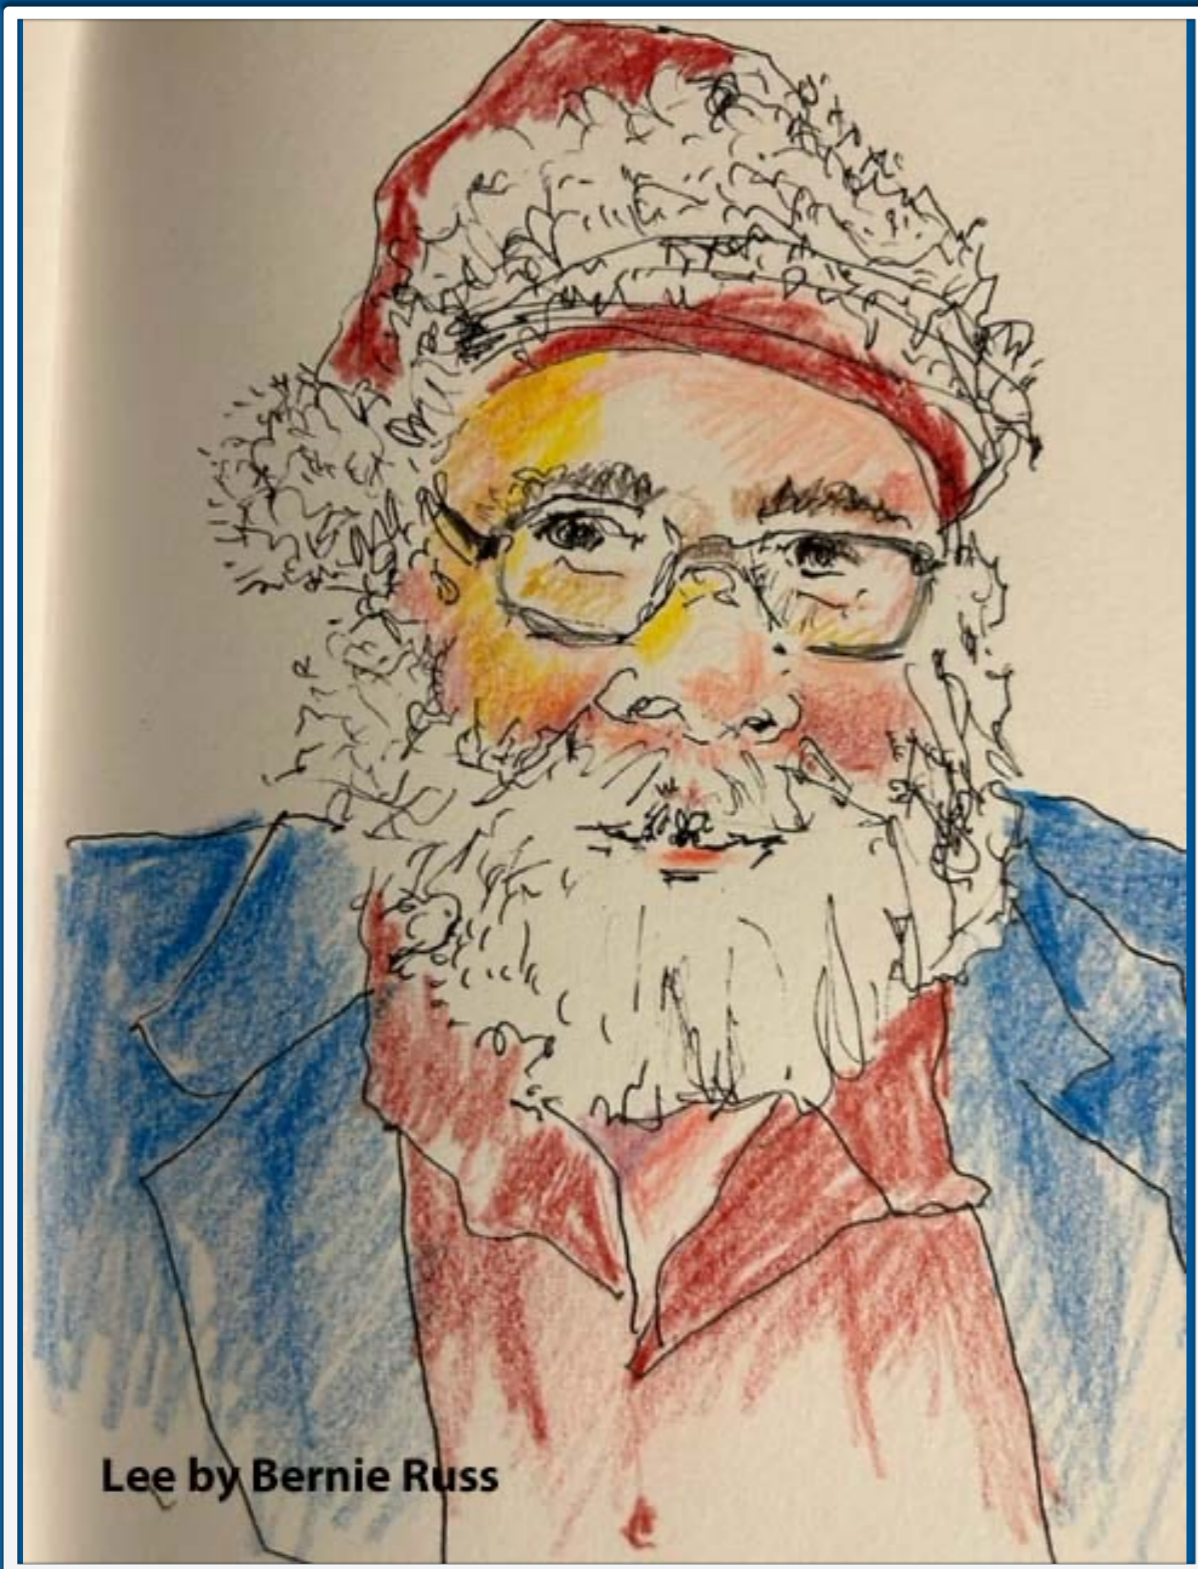

# EAA SKETCHERS

Portraits of Lee Peters

ARTISTS:

BERNADETTE RUSS

CHERI GARDINER

CYNTHIA BEACHAM

ELIAS TRABOULSI

JERI KLUIBER

SUE HERRLE

SUZETTE COHEN

TERESE BERZINSKAS

VICKI RATLIFF

ROZENIA CUMMINGHAM

ELLEN HOWARD

JOAN MILLIGAN

Lee by Bernie Russ