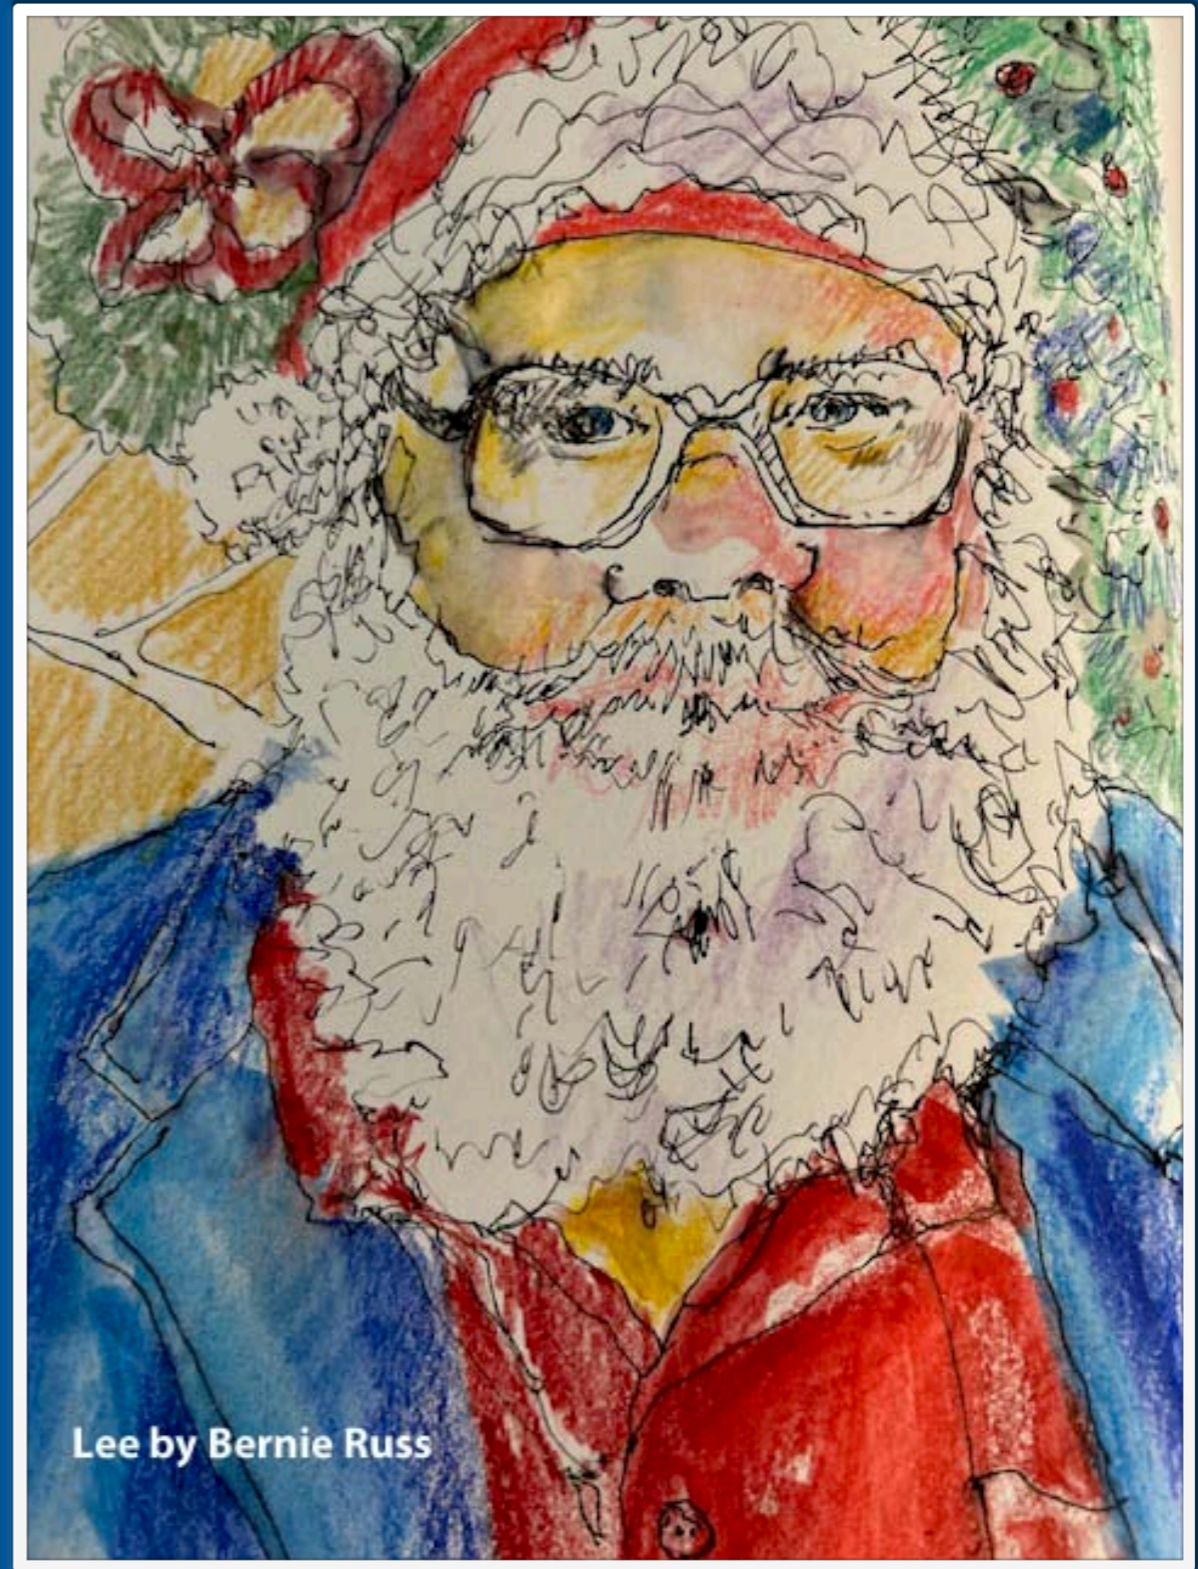

# EAA SKETCHERS

Portraits of Lee Peters

ARTISTS:

BERNADETTE RUSS

CHERI GARDINER

CYNTHIA BEACHAM

ELIAS TRABOULSI

JERI KLUIBER

SUE HERRLE

SUZETTE COHEN

TERESE BERZINSKAS

VICKI RATLIFF

ROZENIA CUMMINGHAM

ELLEN HOWARD

JOAN MILLIGAN

Lee by Bernie Russ