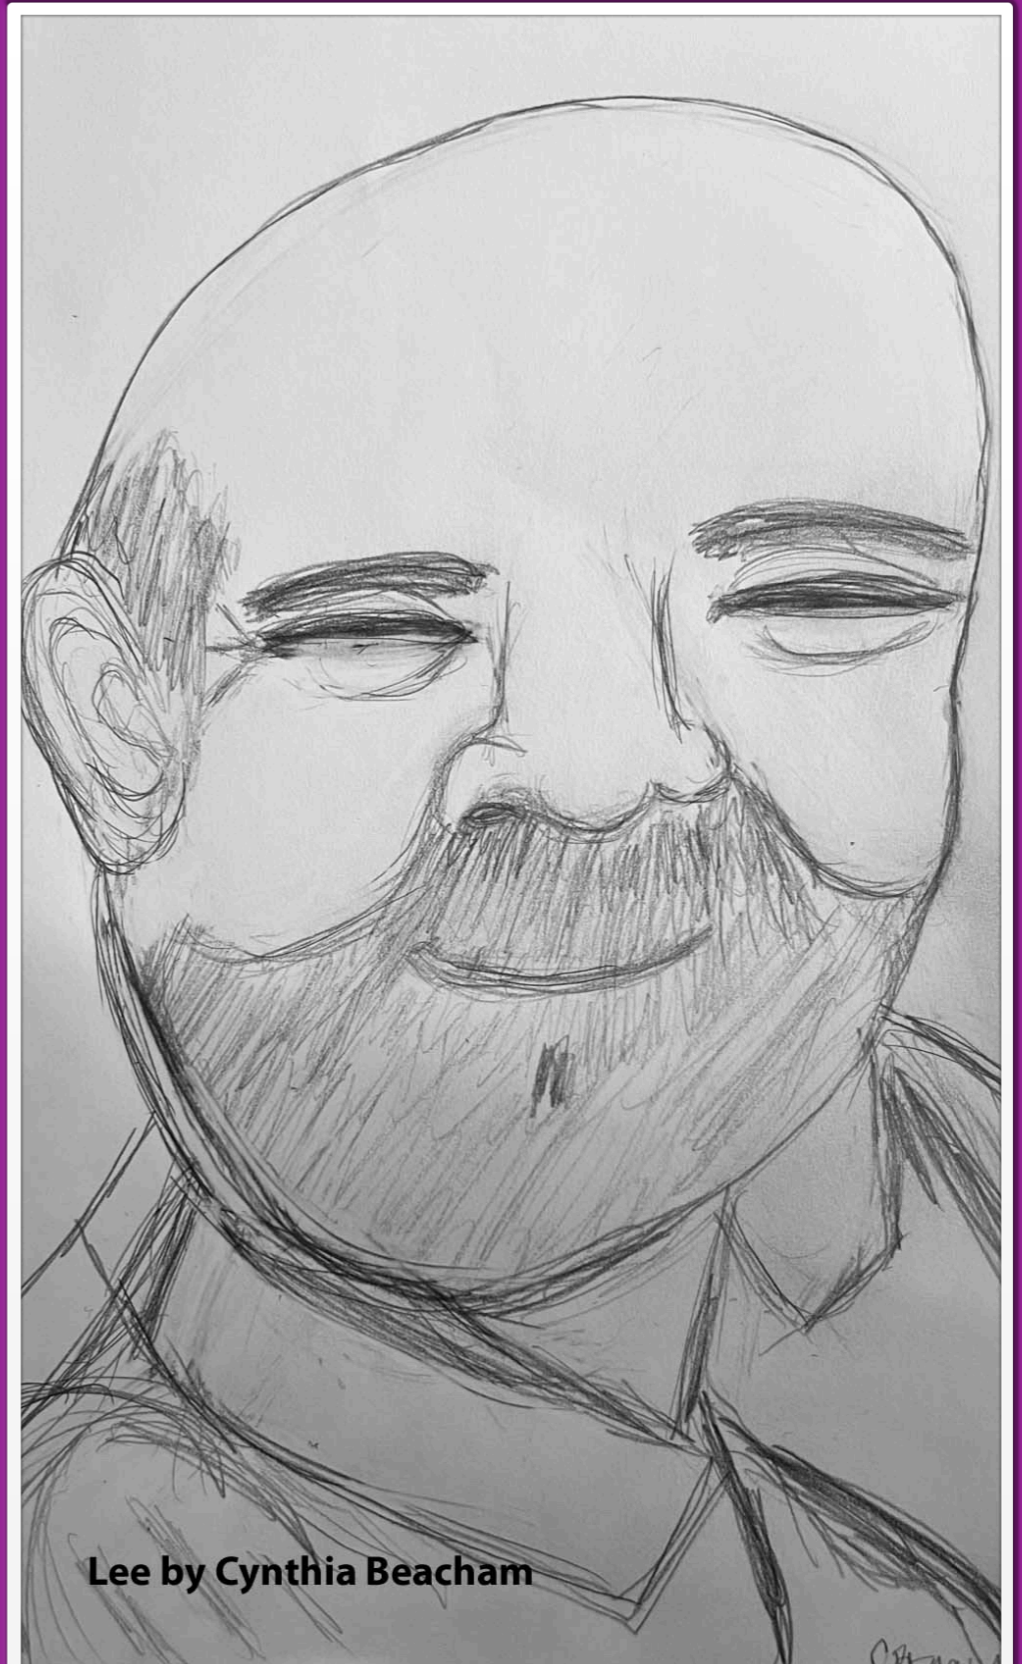

Lee by Cynthia Beacham