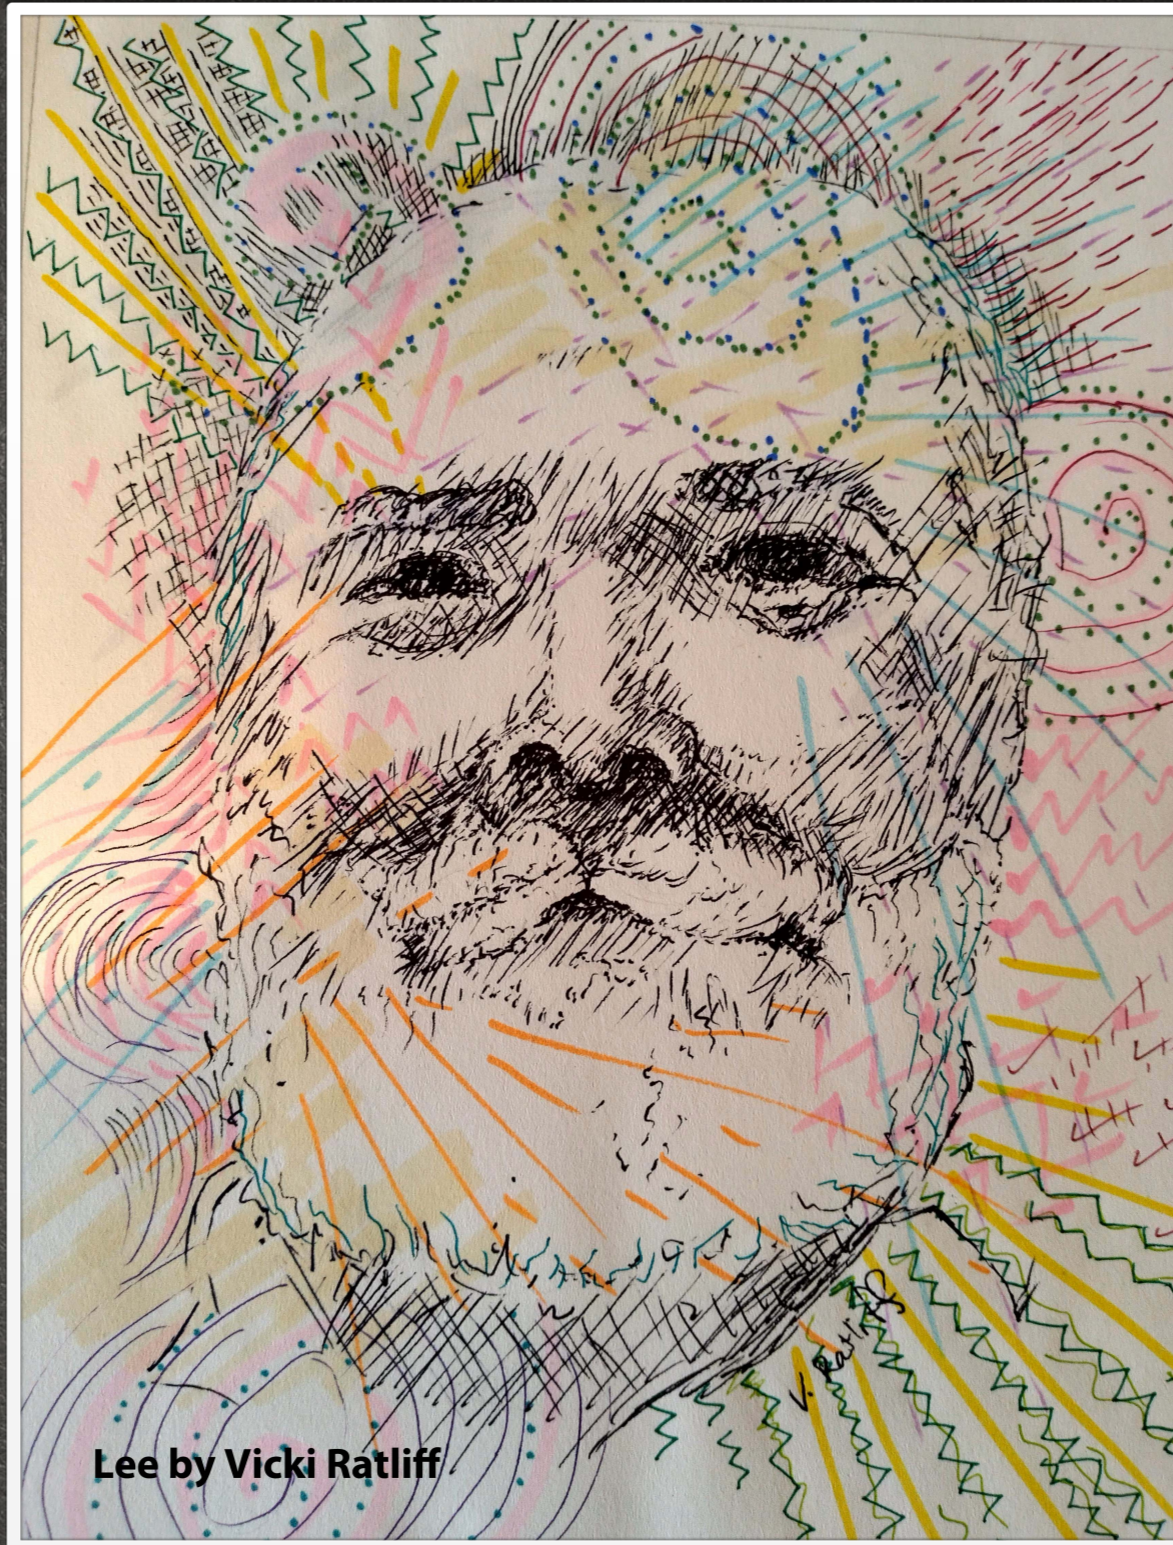

Lee by Vicki Ratliff